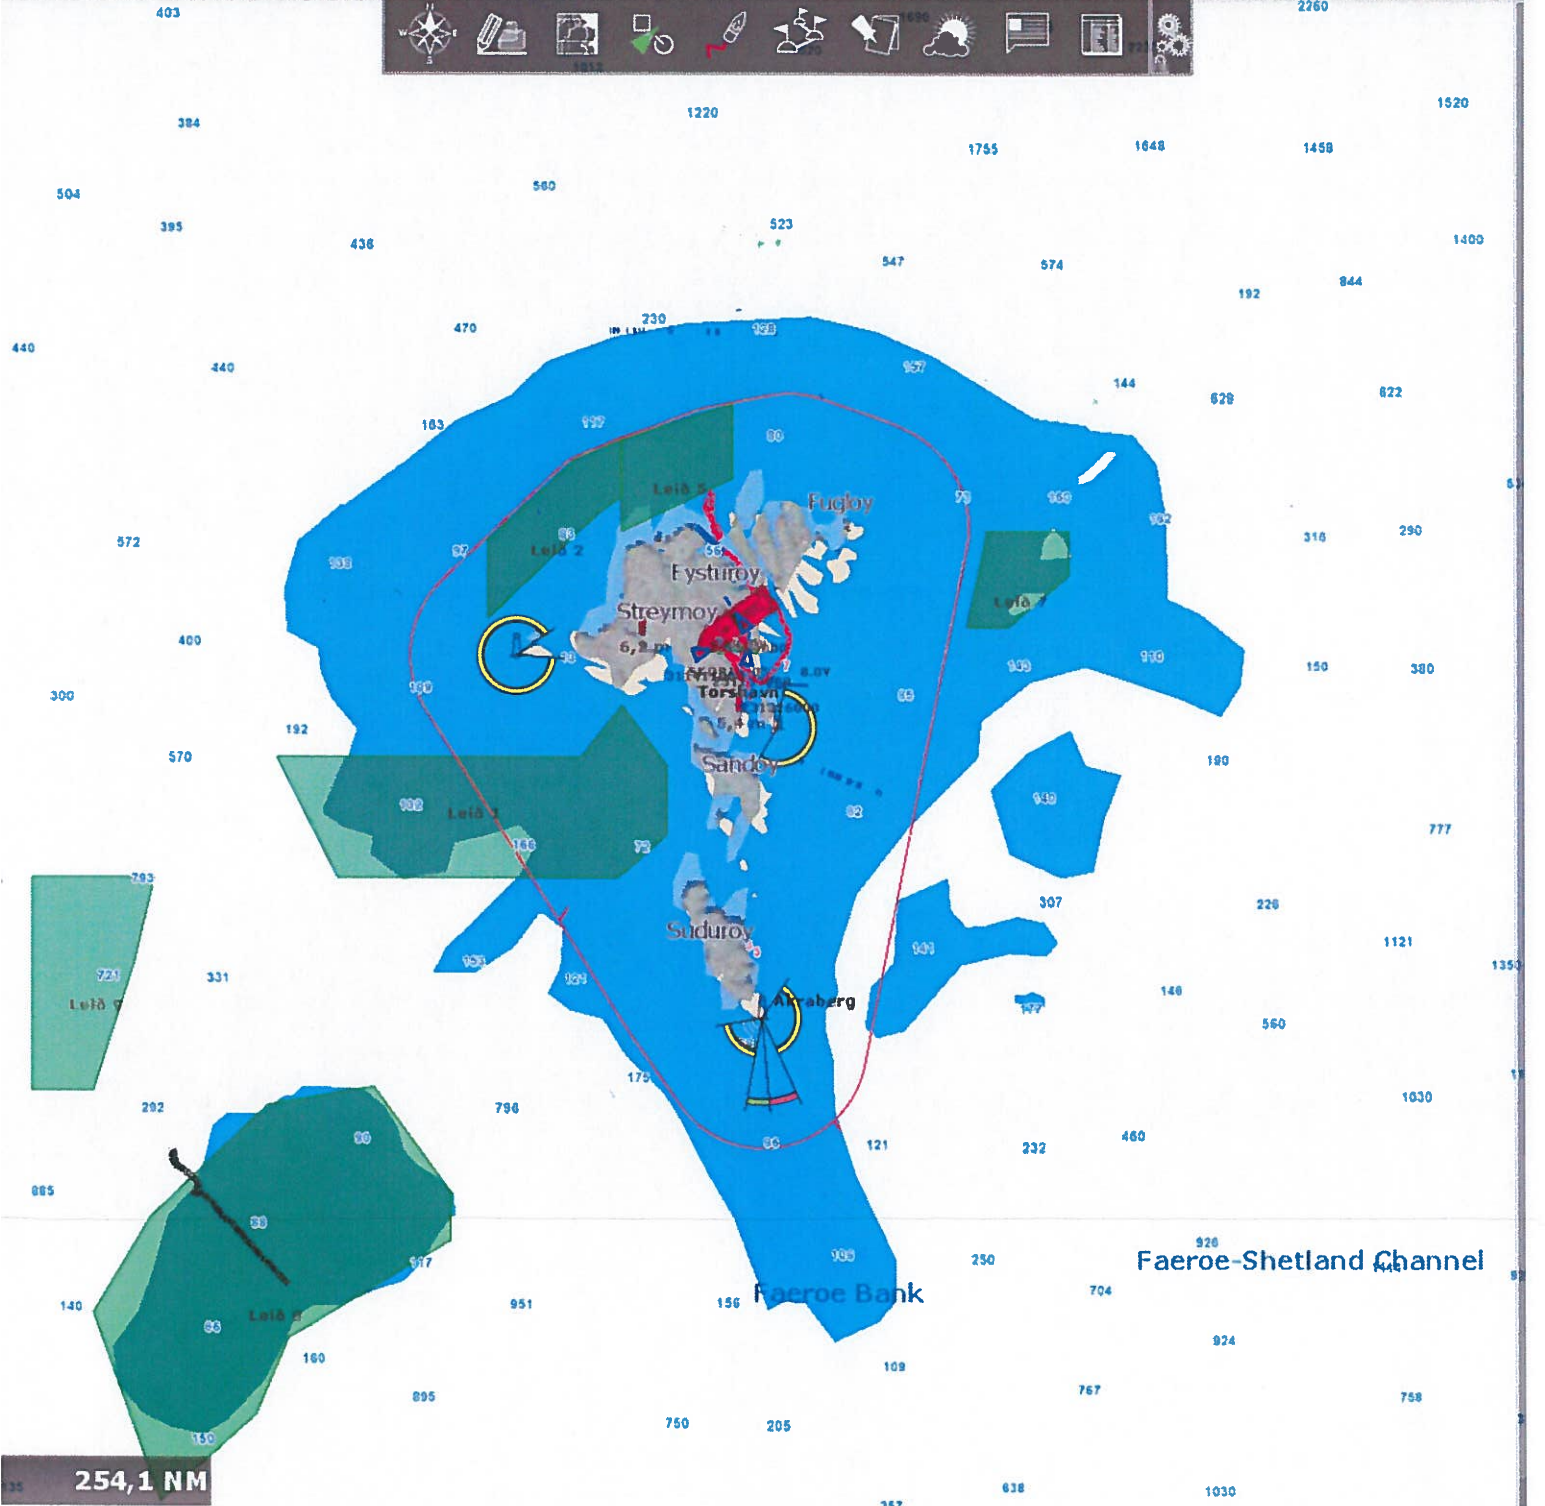

Navigation

Planning

2D / 3D

Update

254,1 NM